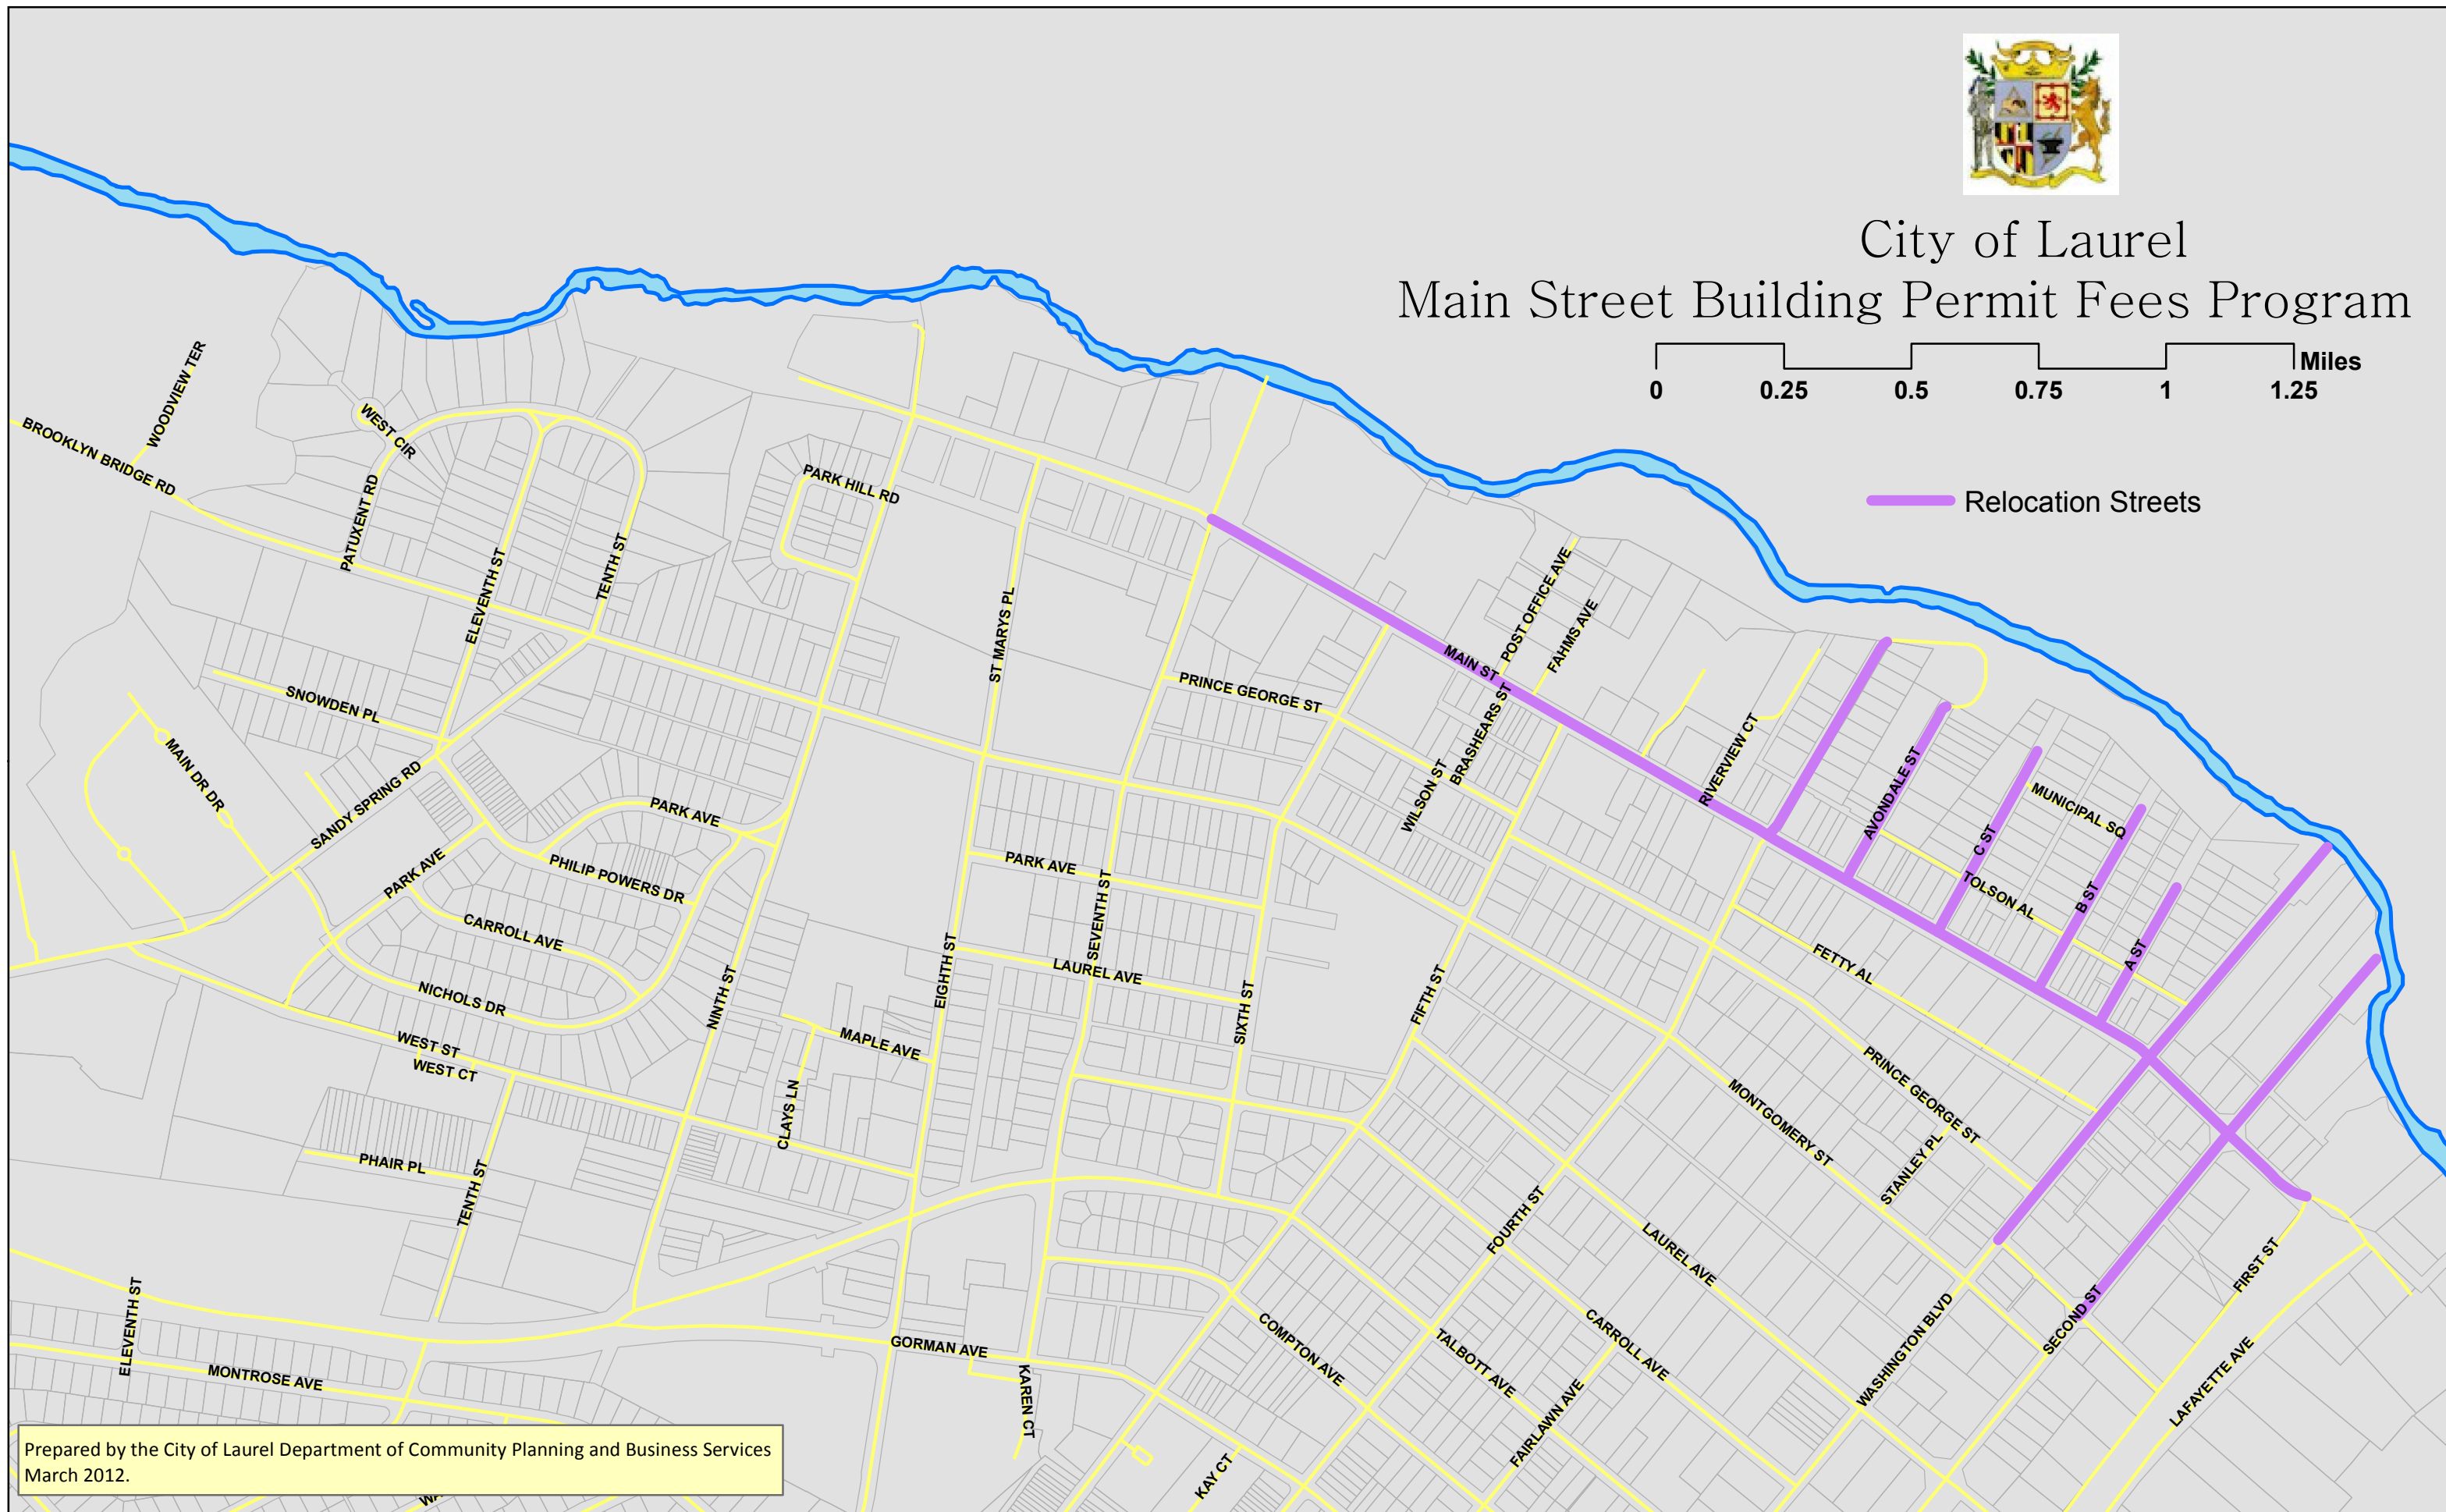

City of Laurel Main Street Building Permit Fees Program

Relocation Streets

Prepared by the City of Laurel Department of Community Planning and Business Services
March 2012.