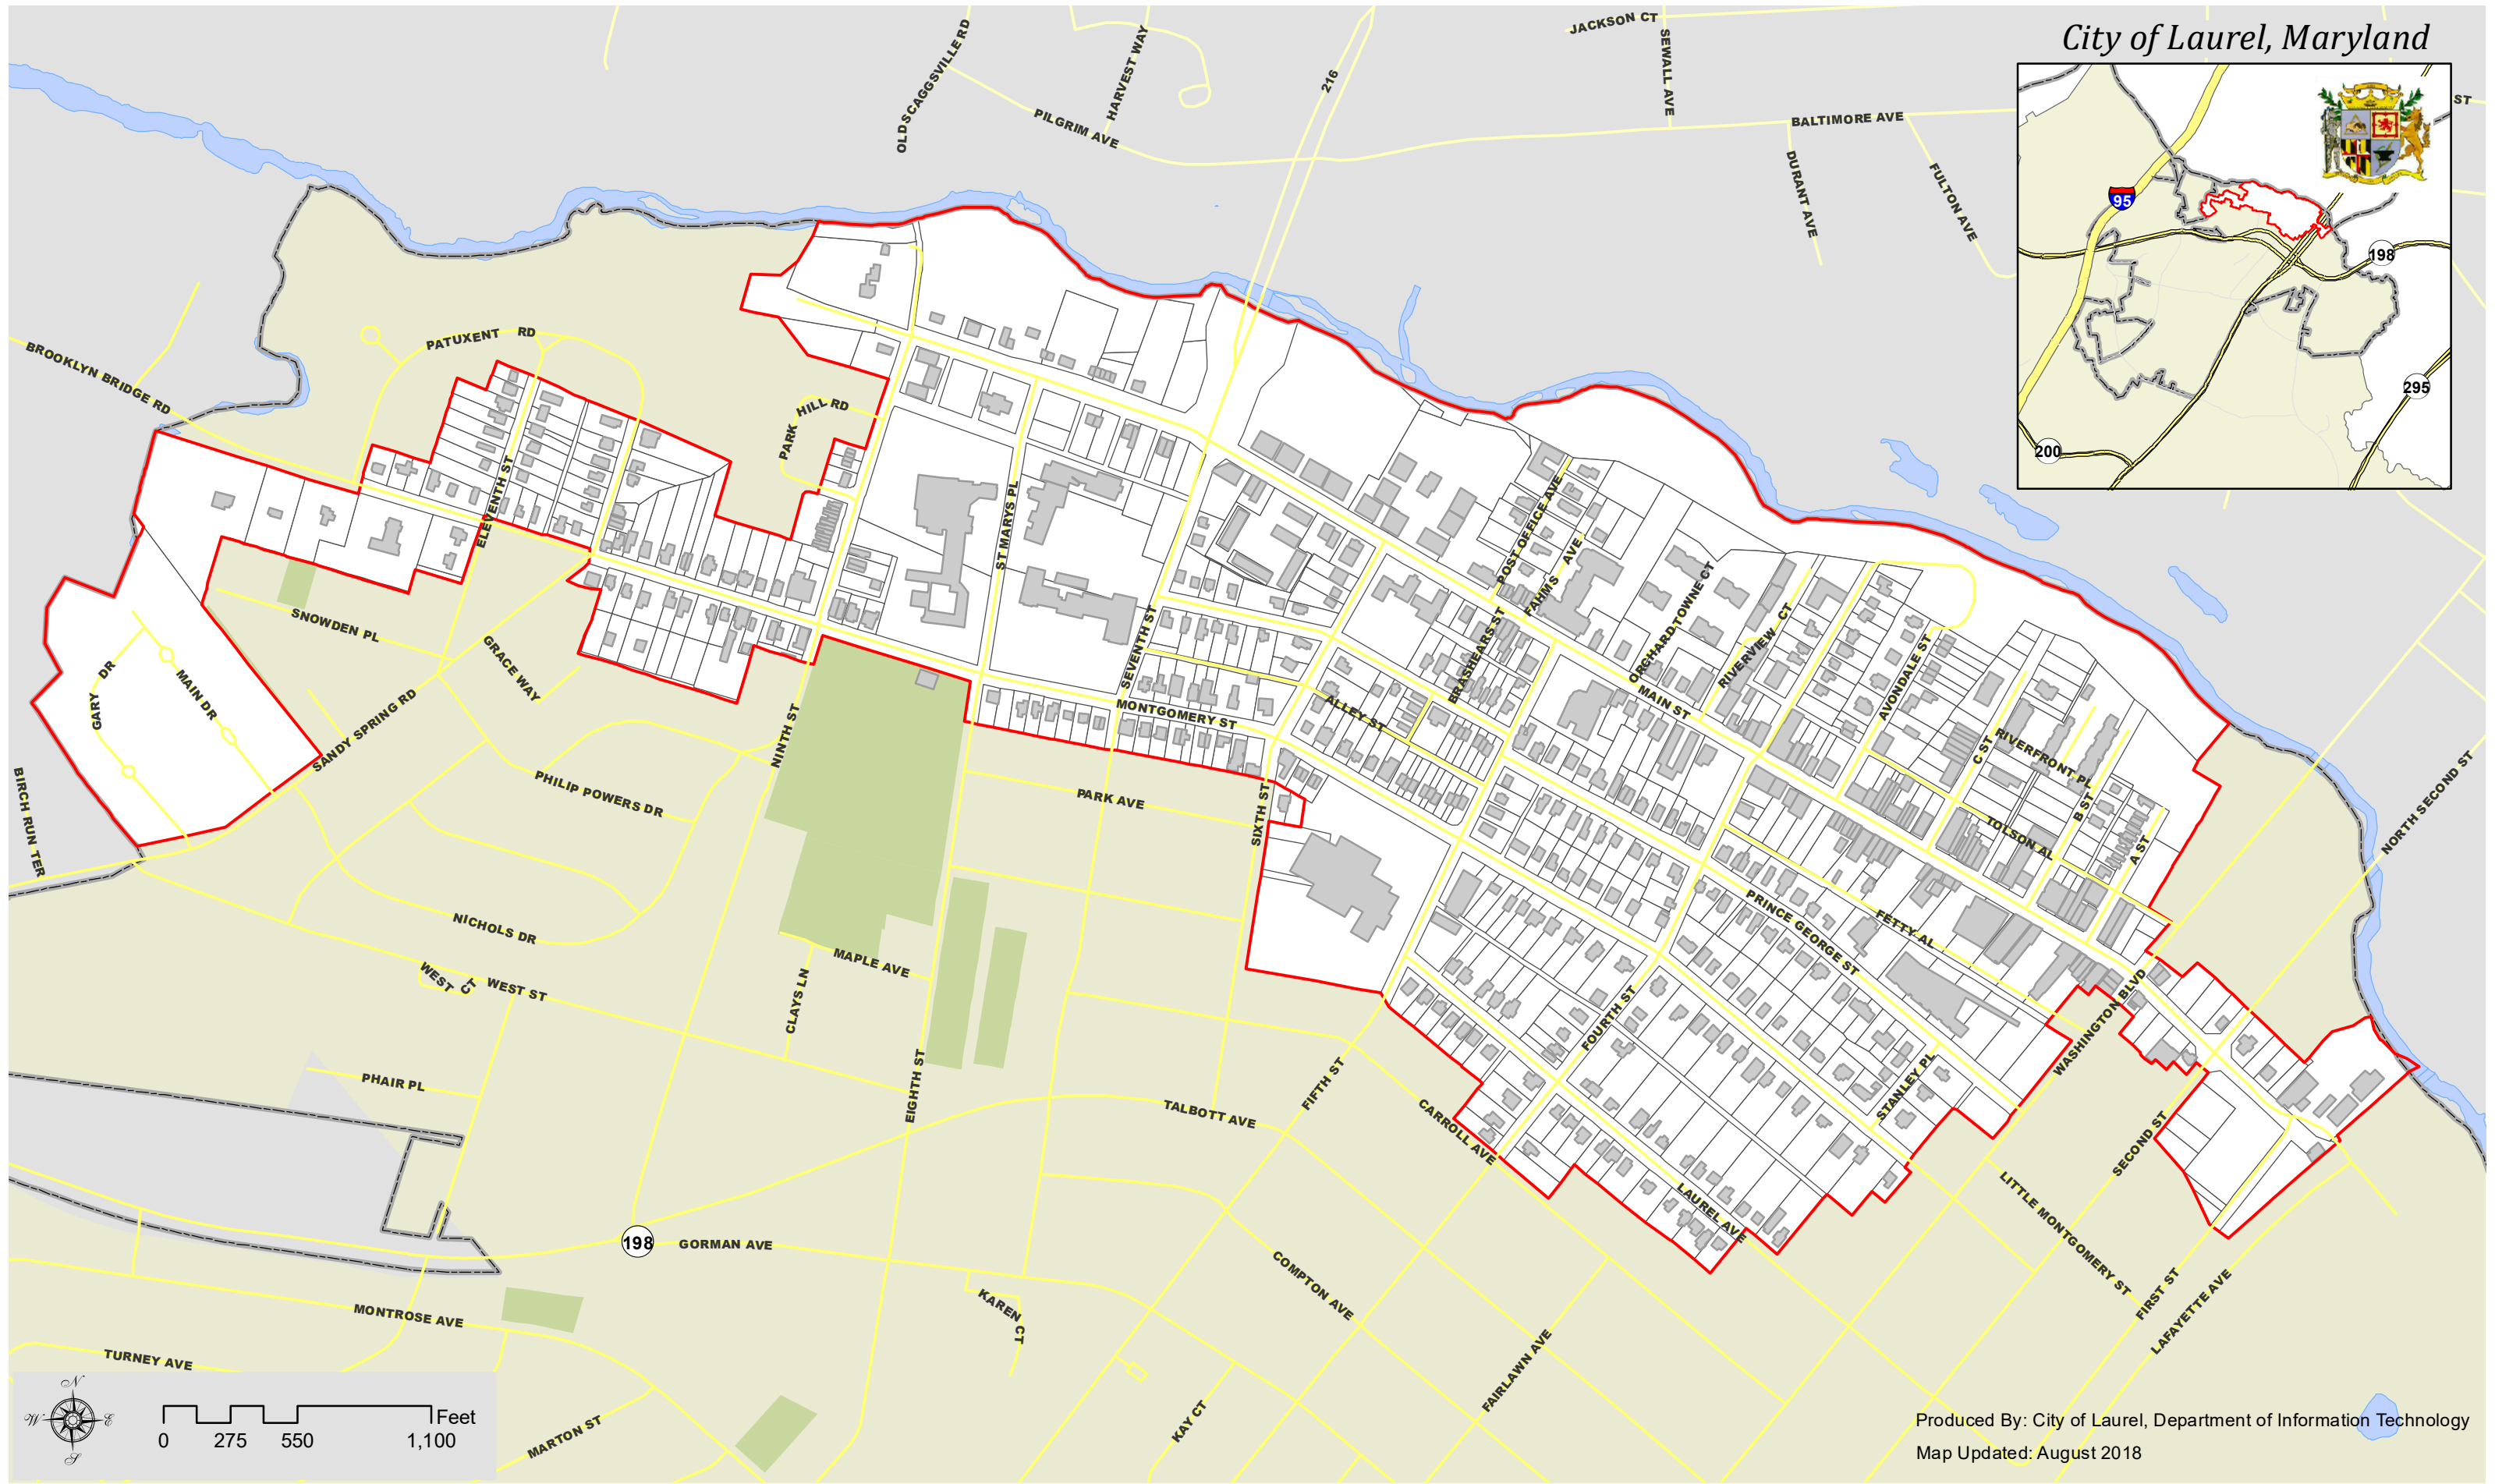

# Historic District

City of Laurel, Maryland

Produced By: City of Laurel, Department of Information Technology  
Map Updated: August 2018