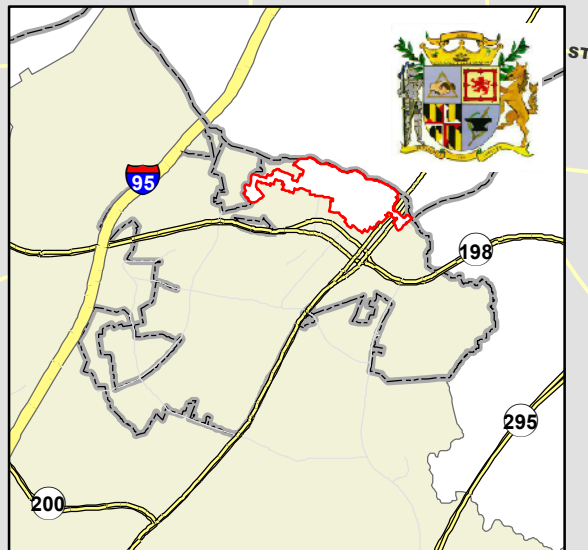

# Historic District

City of Laurel, Maryland

Produced By: City of Laurel, Department of Information Technology  
Map Updated: August 2018